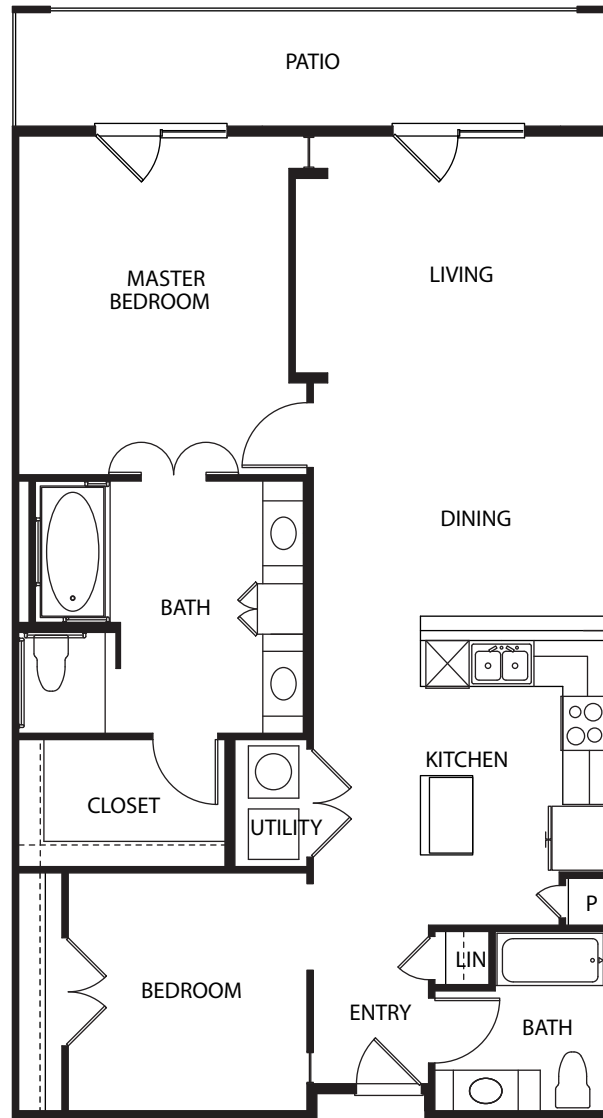

gallery 1701

Rembrandt

Two Bedroom and Two Bathroom
1,431 Square Feet

Exact dimensions and features may vary

1701 Rogers Road • Fort Worth, Texas 76107
Tel: 817-698-0422 Fax: 817-698-0423
gallery1701@firstcommunities.net
www.gallery-1701.com