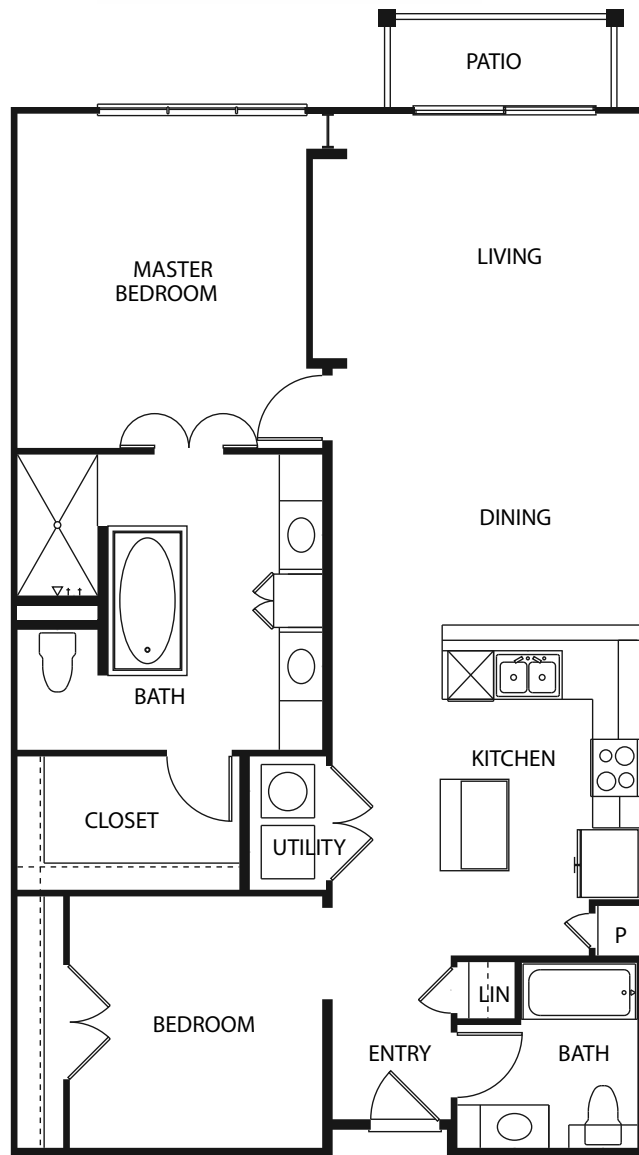

gallery 1701

Rodin

Two Bedroom and Two Bathroom
1,385 Square Feet

Exact dimensions and features may vary

1701 Rogers Road • Fort Worth, Texas 76107
Tel: 817-698-0422 Fax: 817-698-0423
gallery1701@firstcommunities.net
www.gallery-1701.com