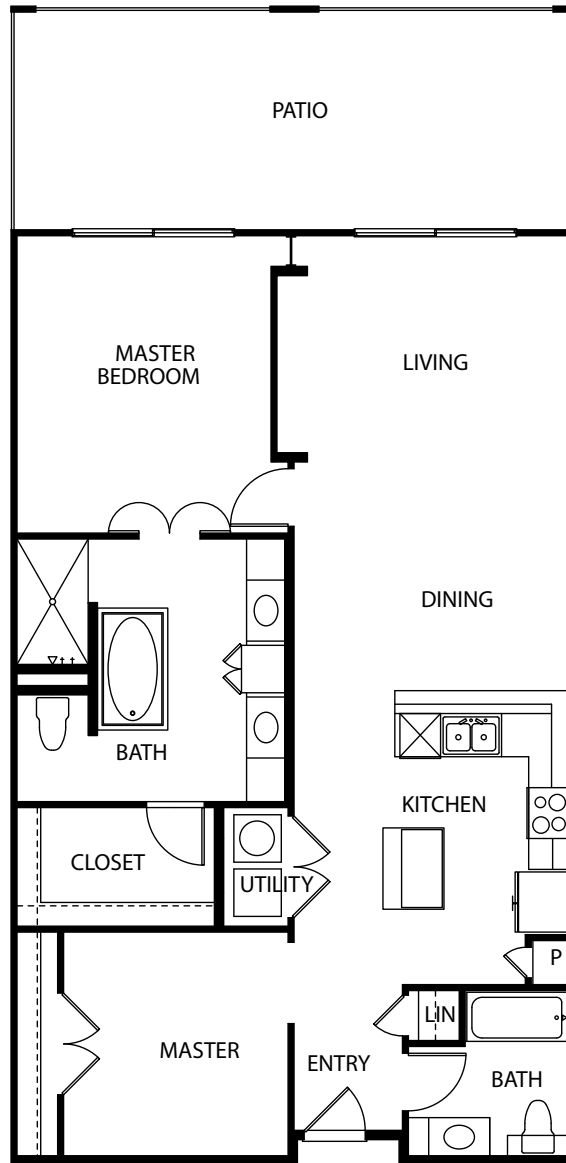

gallery 1701

Botticelli

Two Bedroom and Two Bathroom
1,597 Square Feet

Exact dimensions and features may vary

1701 Rogers Road • Fort Worth, Texas 76107
Tel: 817-698-0422 Fax: 817-698-0423
gallery1701@firstcommunities.net
www.gallery-1701.com