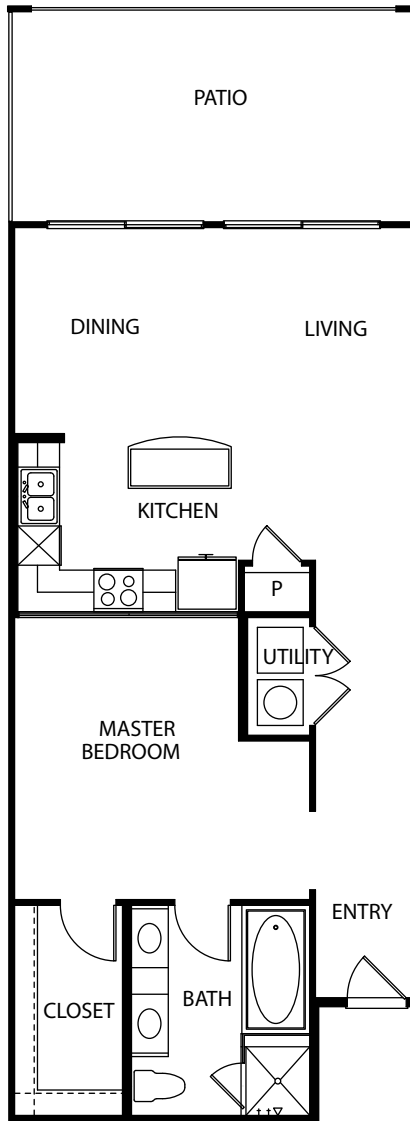

gallery 1701

Bellini

One Bedroom and One Bathroom
1,168 Square Feet

Exact dimensions and features may vary

1701 Rogers Road • Fort Worth, Texas 76107
Tel: 817-698-0422 Fax: 817-698-0423
gallery1701@firstcommunities.net
www.gallery-1701.com