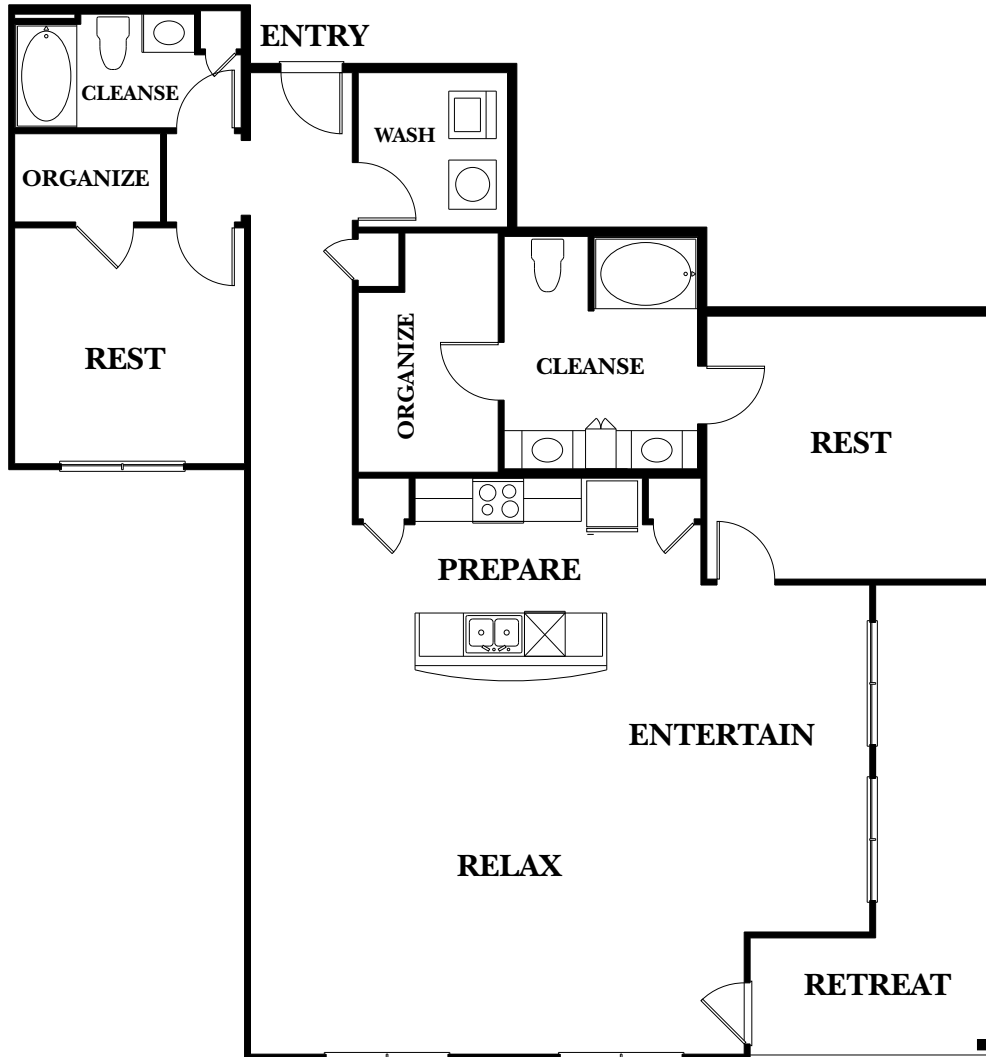

CENTURY

COLONIAL PARK

Superior Apartment Homes

The London

Two Bedroom and Two Bathroom
1,654 Square Feet

Exact dimensions and features may vary

1800 Rogers Road • Fort Worth, TX 76107
Tel: 817-698-0422 Fax: 817-698-0423
centurycolonial@firstcommunities.net
www.centurycolonialpark.com