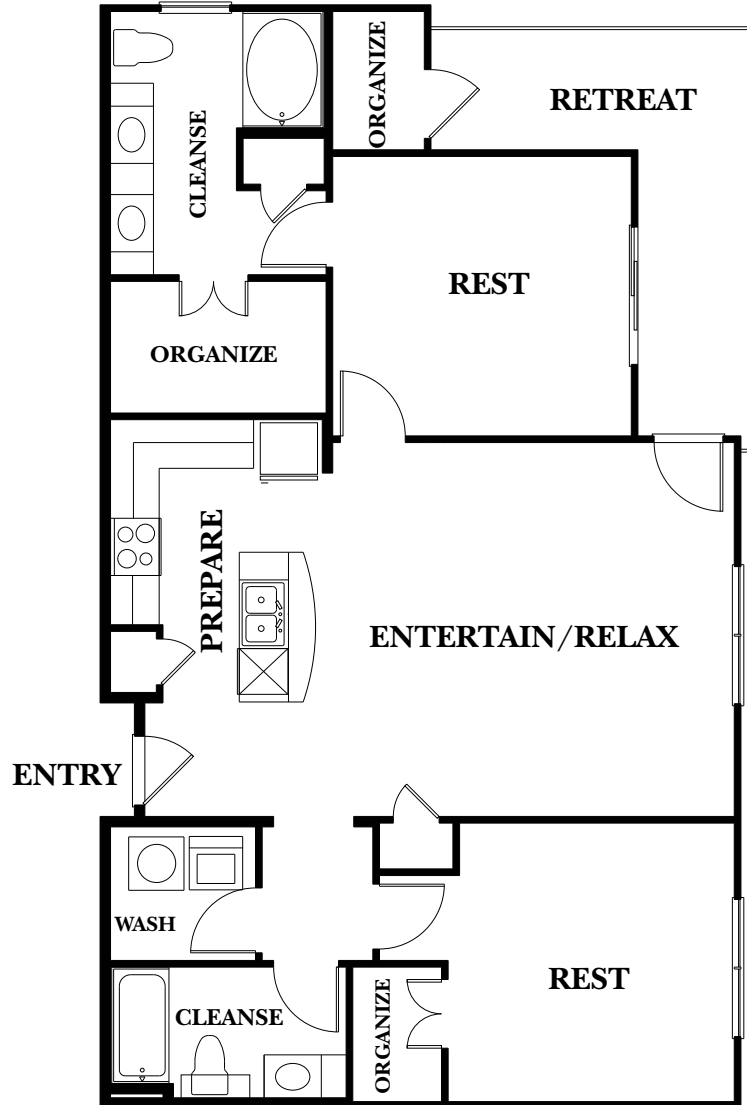

### *The Paris*

Two Bedroom and Two Bathroom  
1,174 Square Feet

Exact dimensions and features may vary

1800 Rogers Road • Fort Worth, TX 76107  
Tel: 817-698-0422 Fax: 817-698-0423  
centurycolonial@firstcommunities.net  
www.centurycolonialpark.com