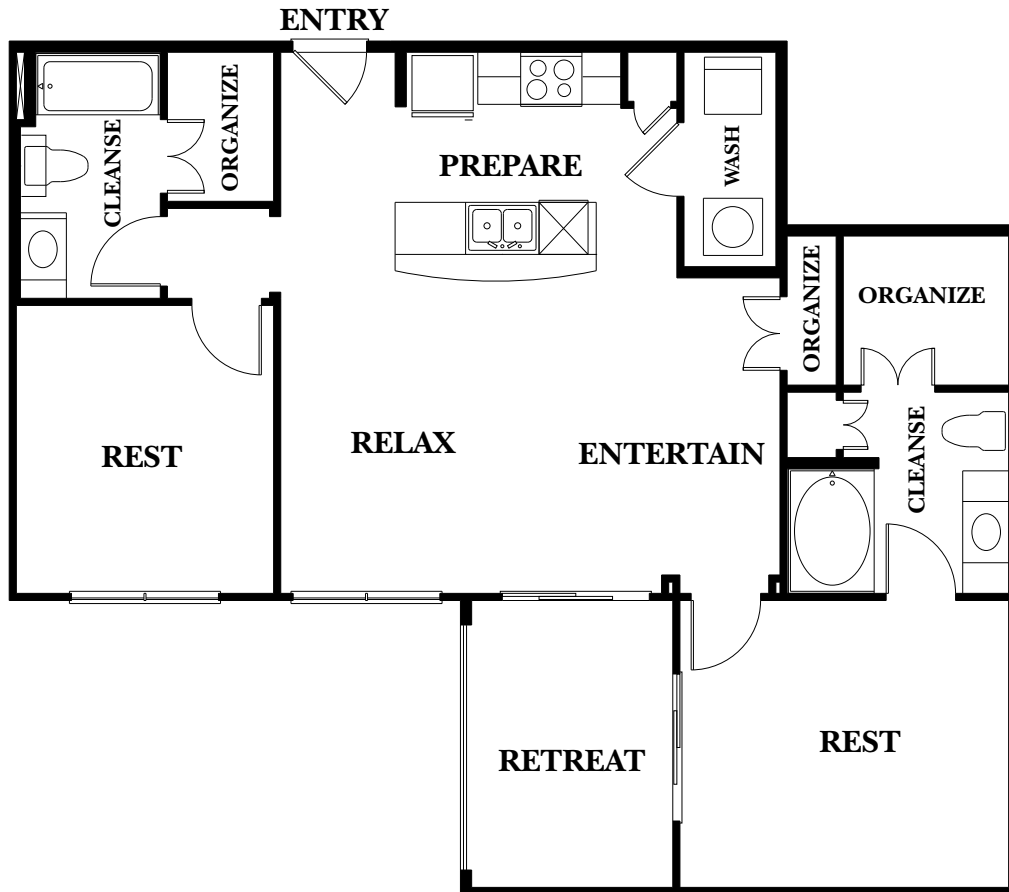

CENTURY
COLONIAL PARK
Superior Apartment Homes

The Moscow

Two Bedroom and Two Bathroom
1,041 Square Feet

Exact dimensions and features may vary

1800 Rogers Road • Fort Worth, TX 76107
Tel: 817-698-0422 Fax: 817-698-0423
centurycolonial@firstcommunities.net
www.centurycolonialpark.com