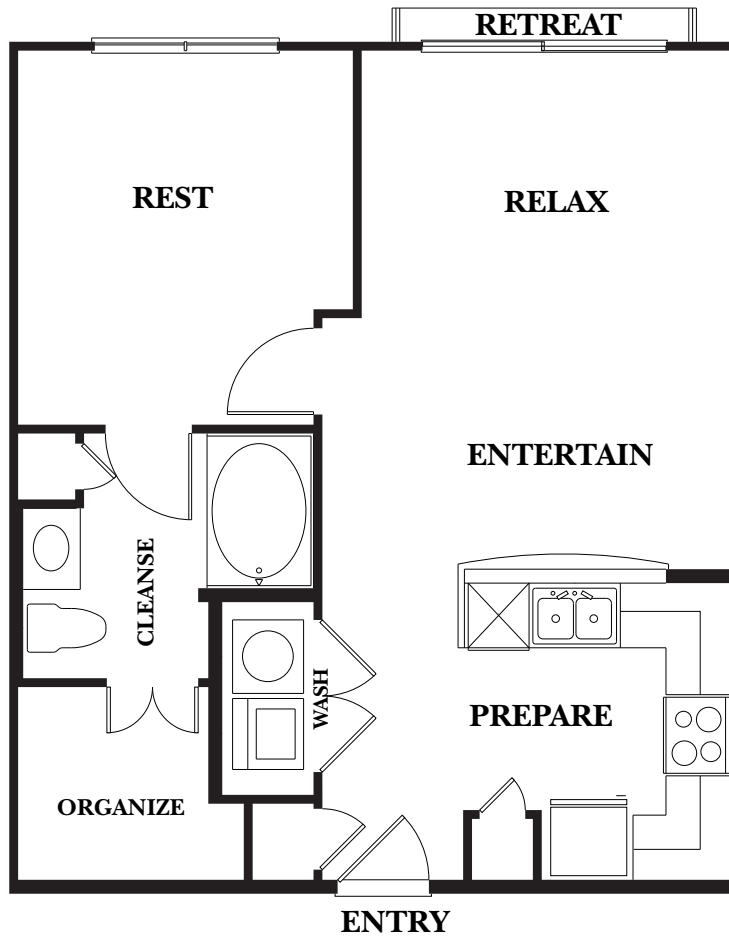

CENTURY
COLONIAL PARK
Superior Apartment Homes

The Athens

One Bedroom and One Bathroom
672 Square Feet

Exact dimensions and features may vary

1800 Rogers Road • Fort Worth, TX 76107
Tel: 817-698-0422 Fax: 817-698-0423
centurycolonial@firstcommunities.net
www.centurycolonialpark.com