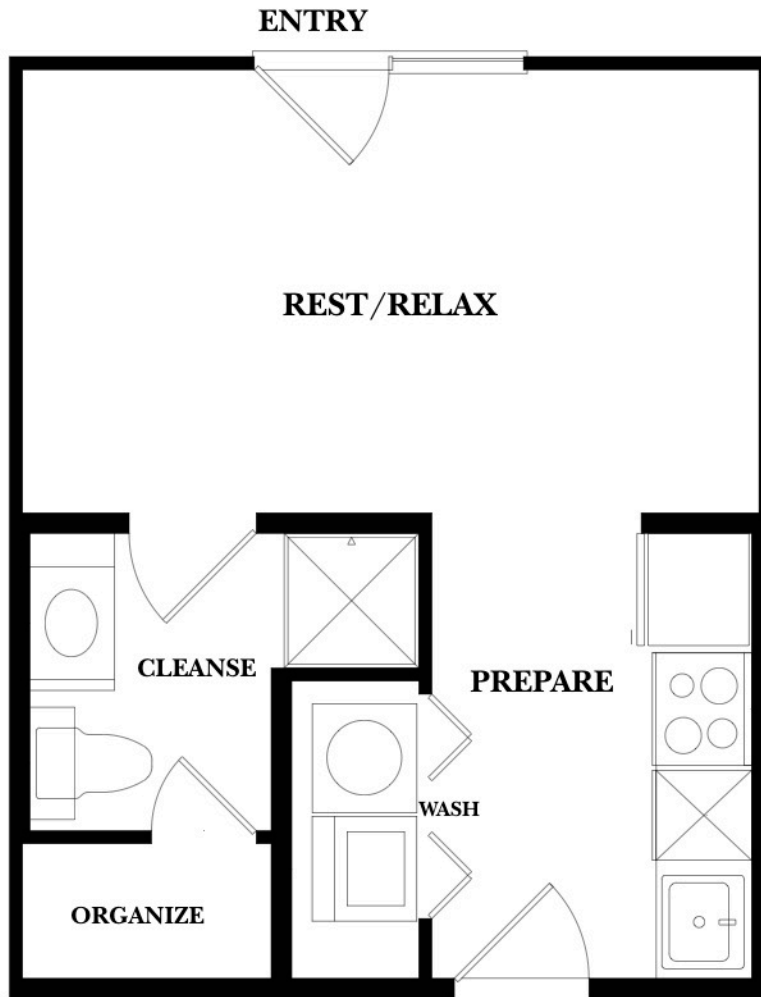

CENTURY
COLONIAL PARK
Superior Apartment Homes

The Amsterdam

Studio
357 Square Feet

Exact dimensions and features may vary

1800 Rogers Road • Fort Worth, TX 76107
Tel: 817-698-0422 Fax: 817-698-0423
centurycolonial@firstcommunities.net
www.centurycolonialpark.com