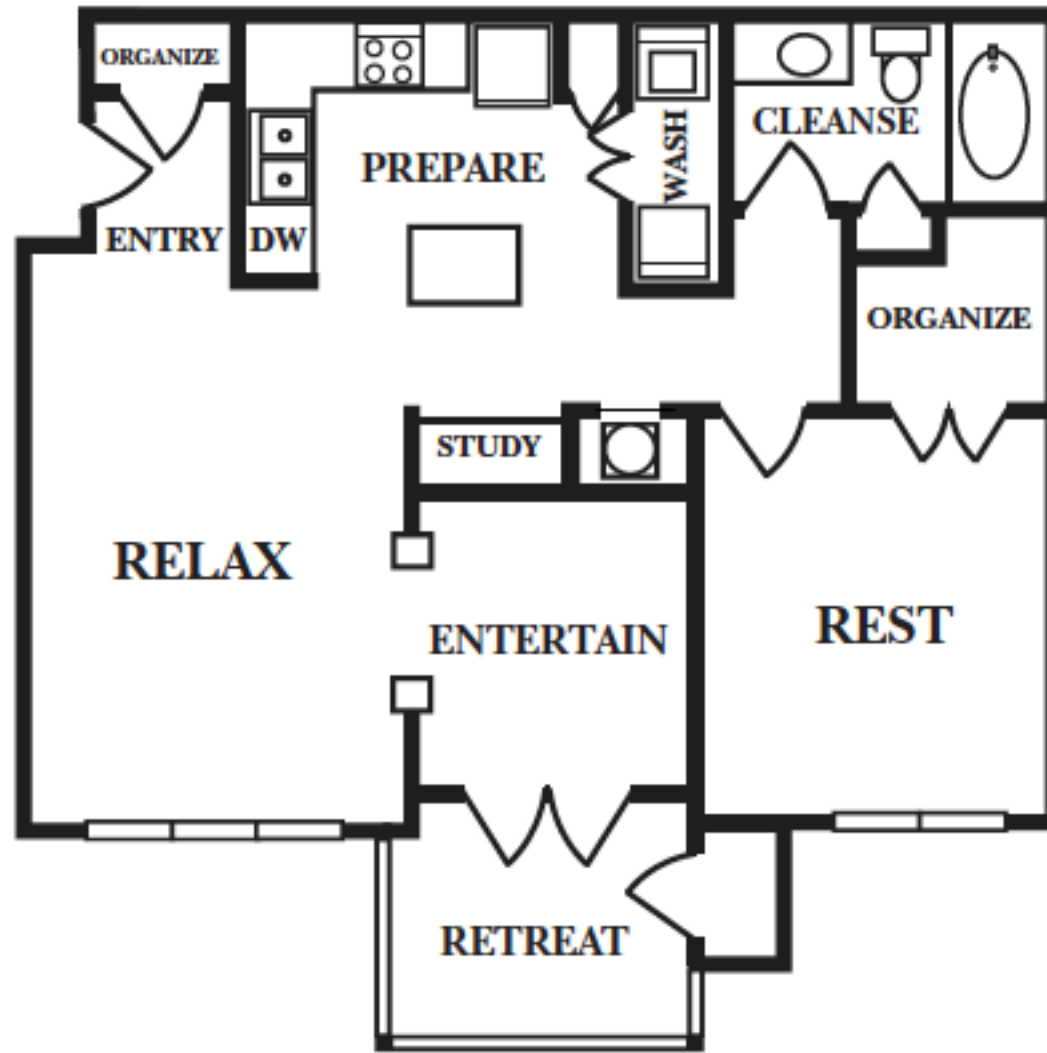

## *The Utah*

One Bedroom ~ One Bathroom  
870 Square Feet

Exact dimensions and features may vary

3001 Northeast Expressway • Atlanta, GA 30341

Tel: 770-455-4408 Fax: 770-455-6344

[centurypc@firstcommunities.net](mailto:centurypc@firstcommunities.net)