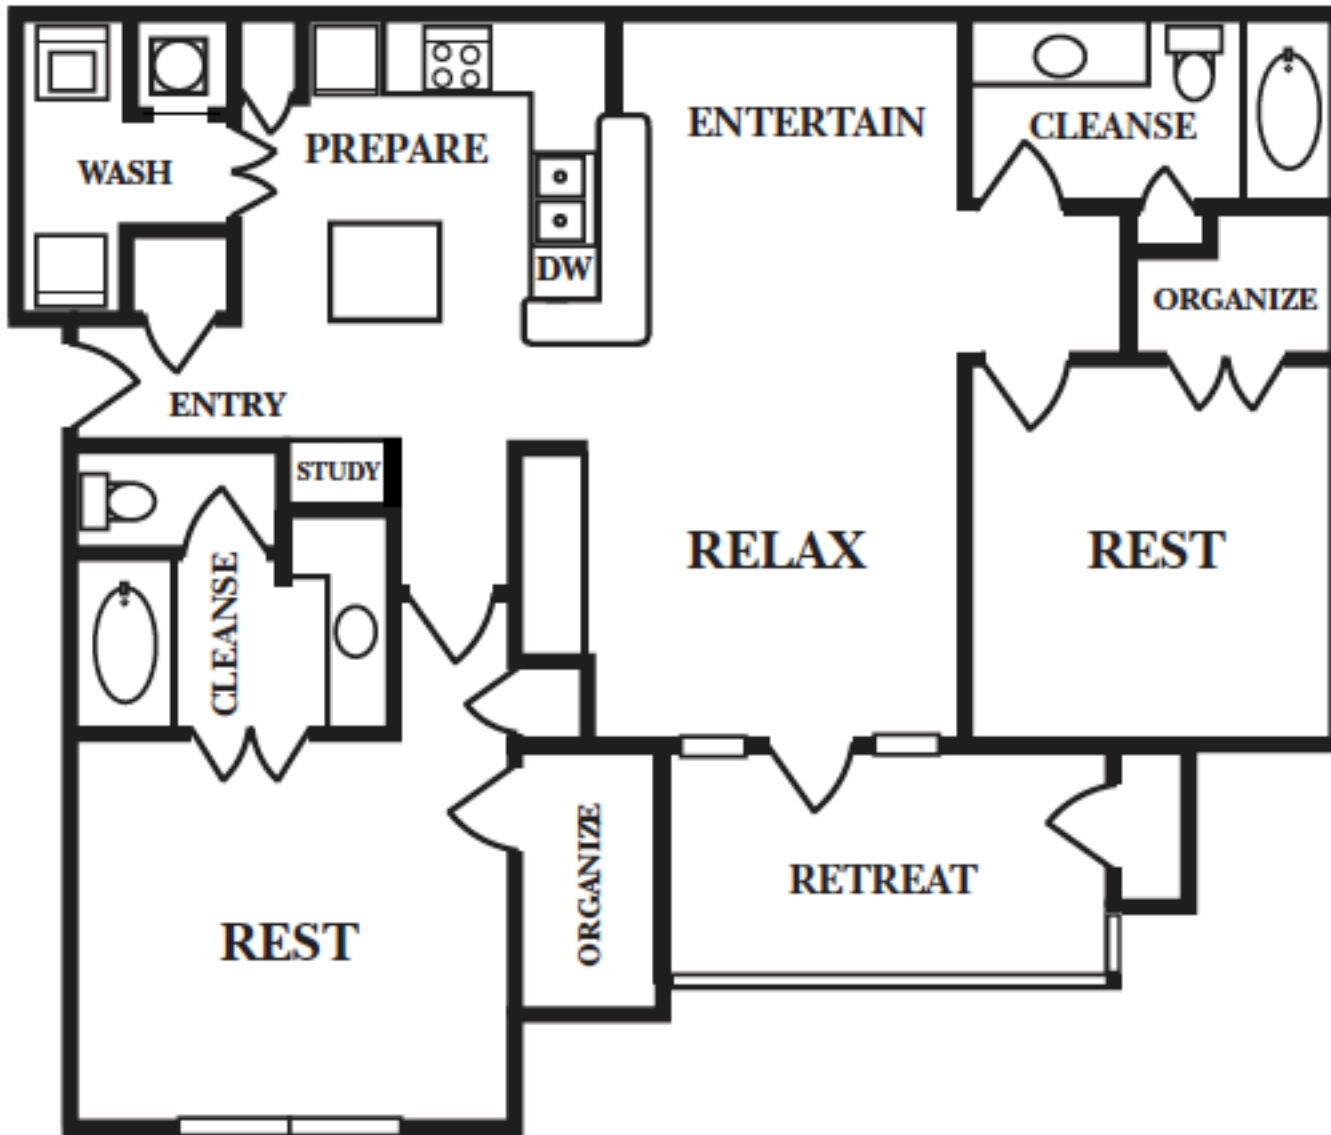

CENTURY

PEACHTREE CREEK

Superior Apartment Homes

The Sydney

Two Bedroom ~ Two Bathroom
1,238 Square Feet

Exact dimensions and features may vary

3001 Northeast Expressway • Atlanta, GA 30341

Tel: 770-455-4408 Fax: 770-455-6344