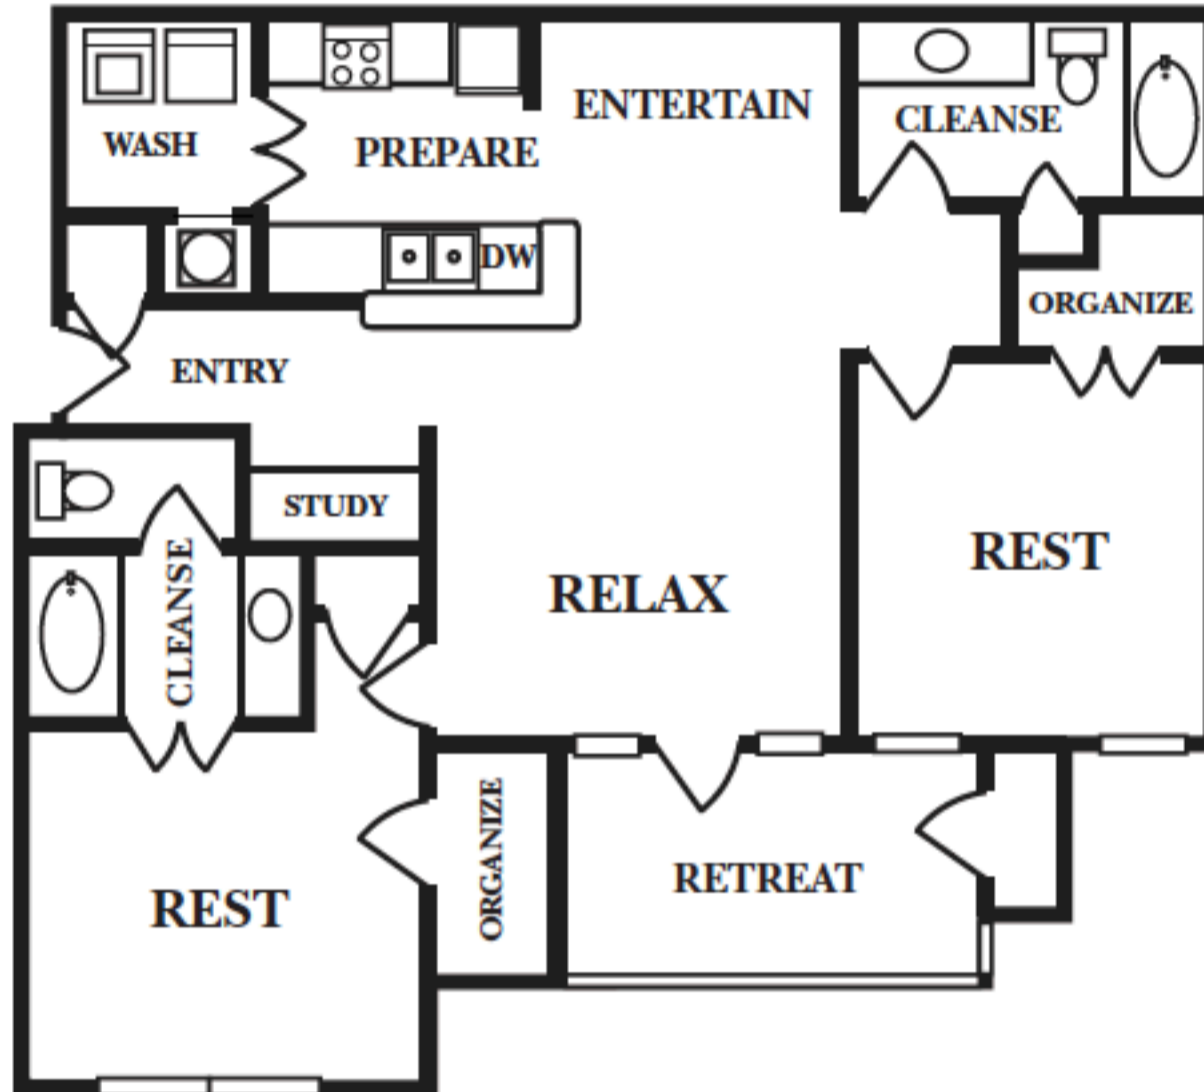

CENTURY

PEACHTREE CREEK

Superior Apartment Homes

The Montreal

Two Bedroom ~ Two Bathroom
1,112 Square Feet

Exact dimensions and features may vary

3001 Northeast Expressway • Atlanta, GA 30341

Tel: 770-455-4408 Fax: 770-455-6344