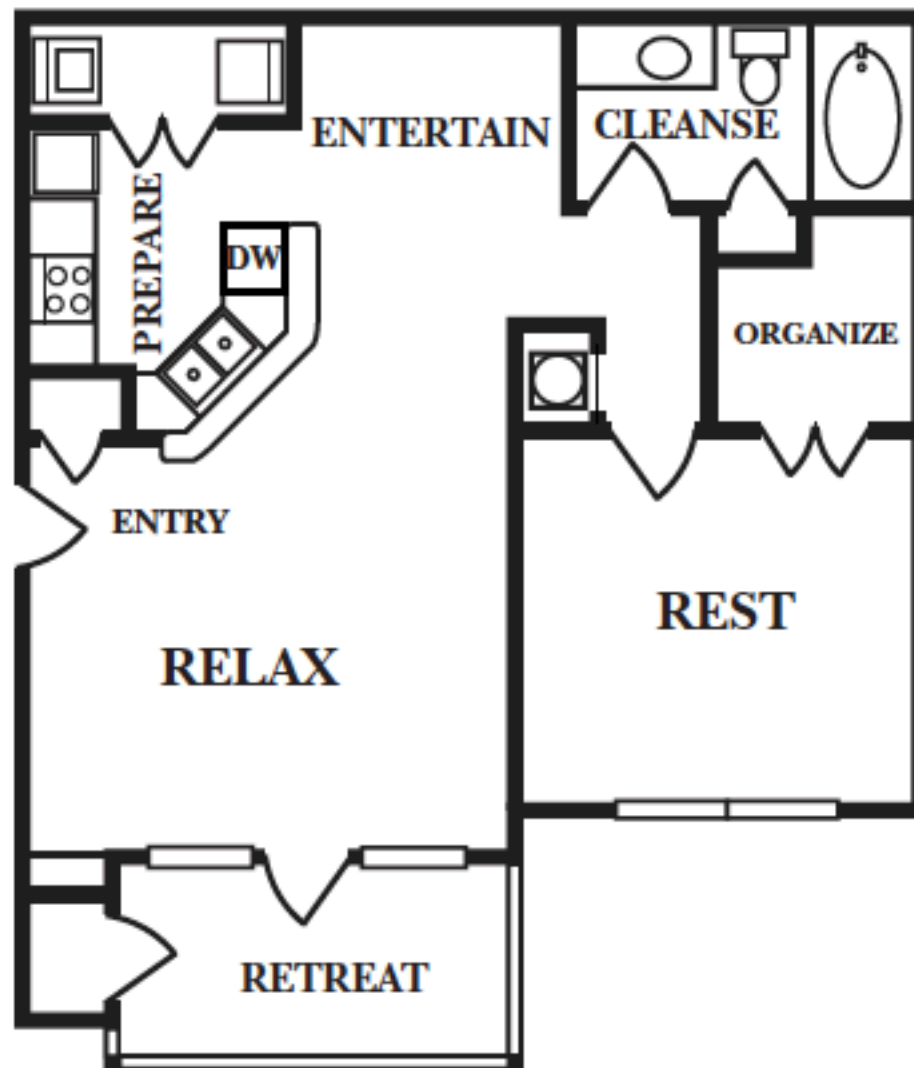

CENTURY

PEACHTREE CREEK

Superior Apartment Homes

The Barcelona

One Bedroom ~ One Bathroom
809 Square Feet

Exact dimensions and features may vary

3001 Northeast Expressway • Atlanta, GA 30341

Tel: 770-455-4408 Fax: 770-455-6344