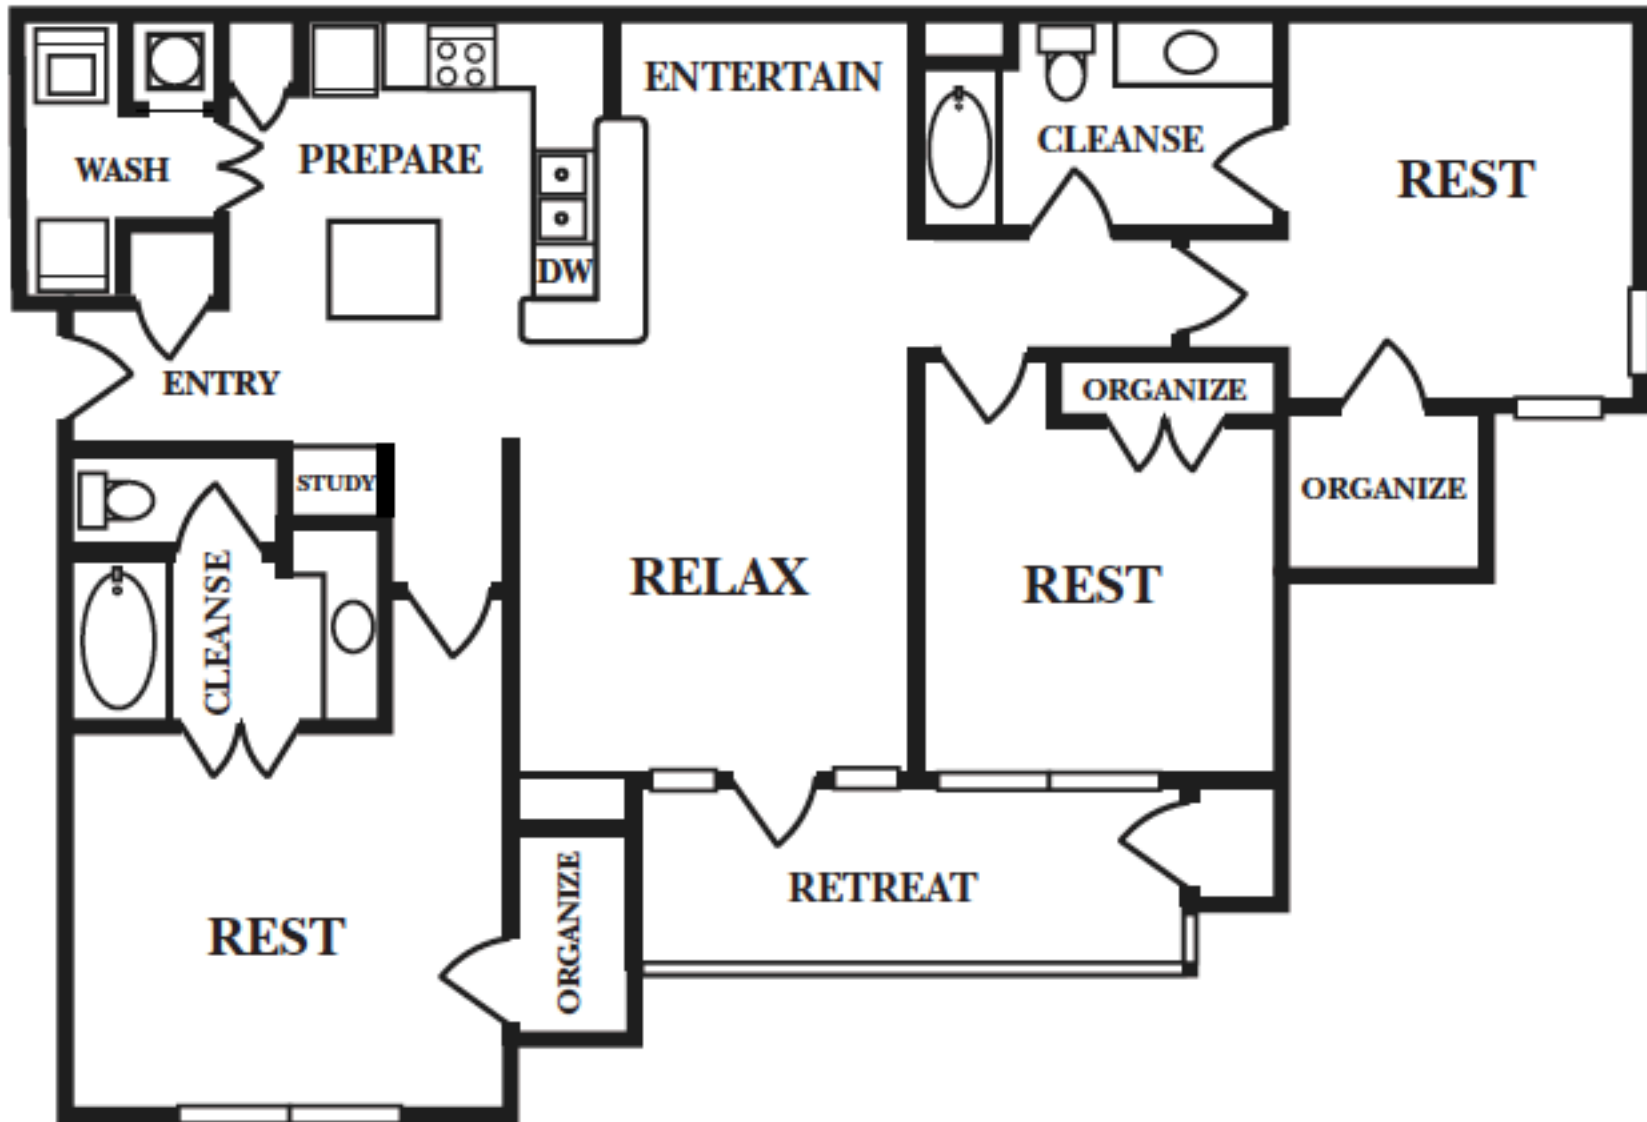

CENTURY

PEACHTREE CREEK

Superior Apartment Homes

The Atlanta

Three Bedroom ~ Two Bathroom
1,395 Square Feet

Exact dimensions and features may vary

3001 Northeast Expressway • Atlanta, GA 30341

Tel: 770-455-4408 Fax: 770-455-6344