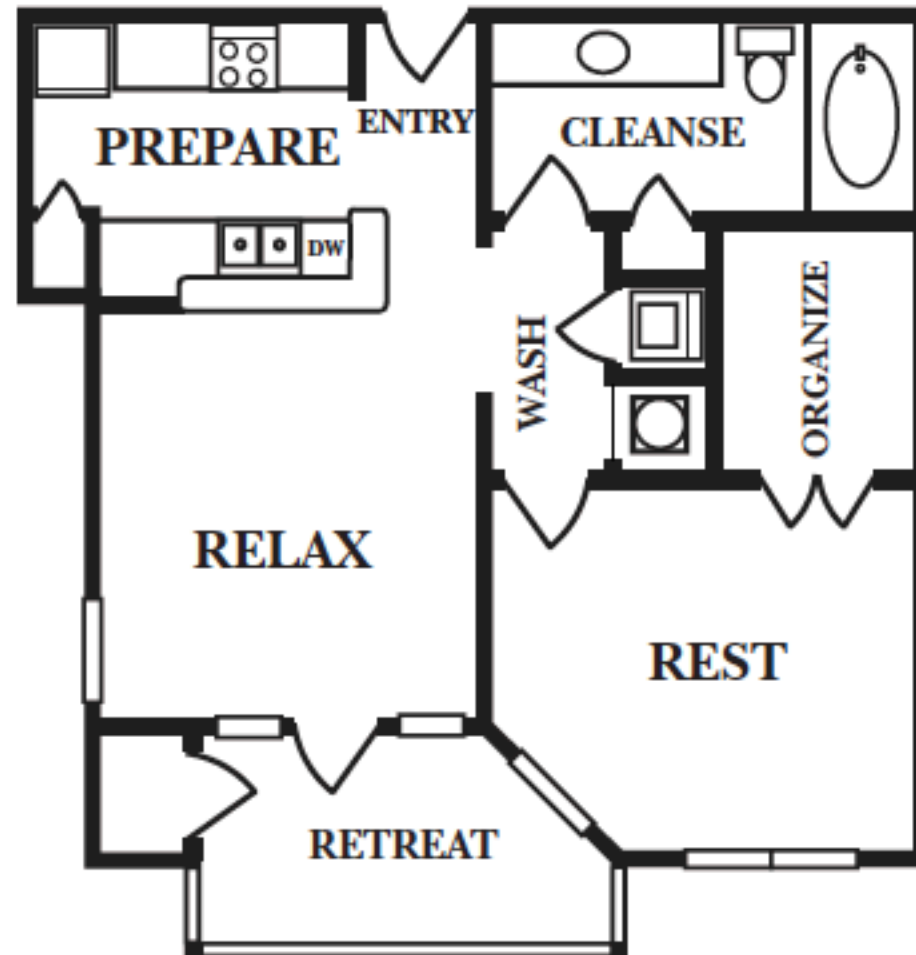

CENTURY

PEACHTREE CREEK

Superior Apartment Homes

The Athens

One Bedroom ~ One Bathroom
742 Square Feet

Exact dimensions and features may vary

3001 Northeast Expressway • Atlanta, GA 30341

Tel: 770-455-4408 Fax: 770-455-6344