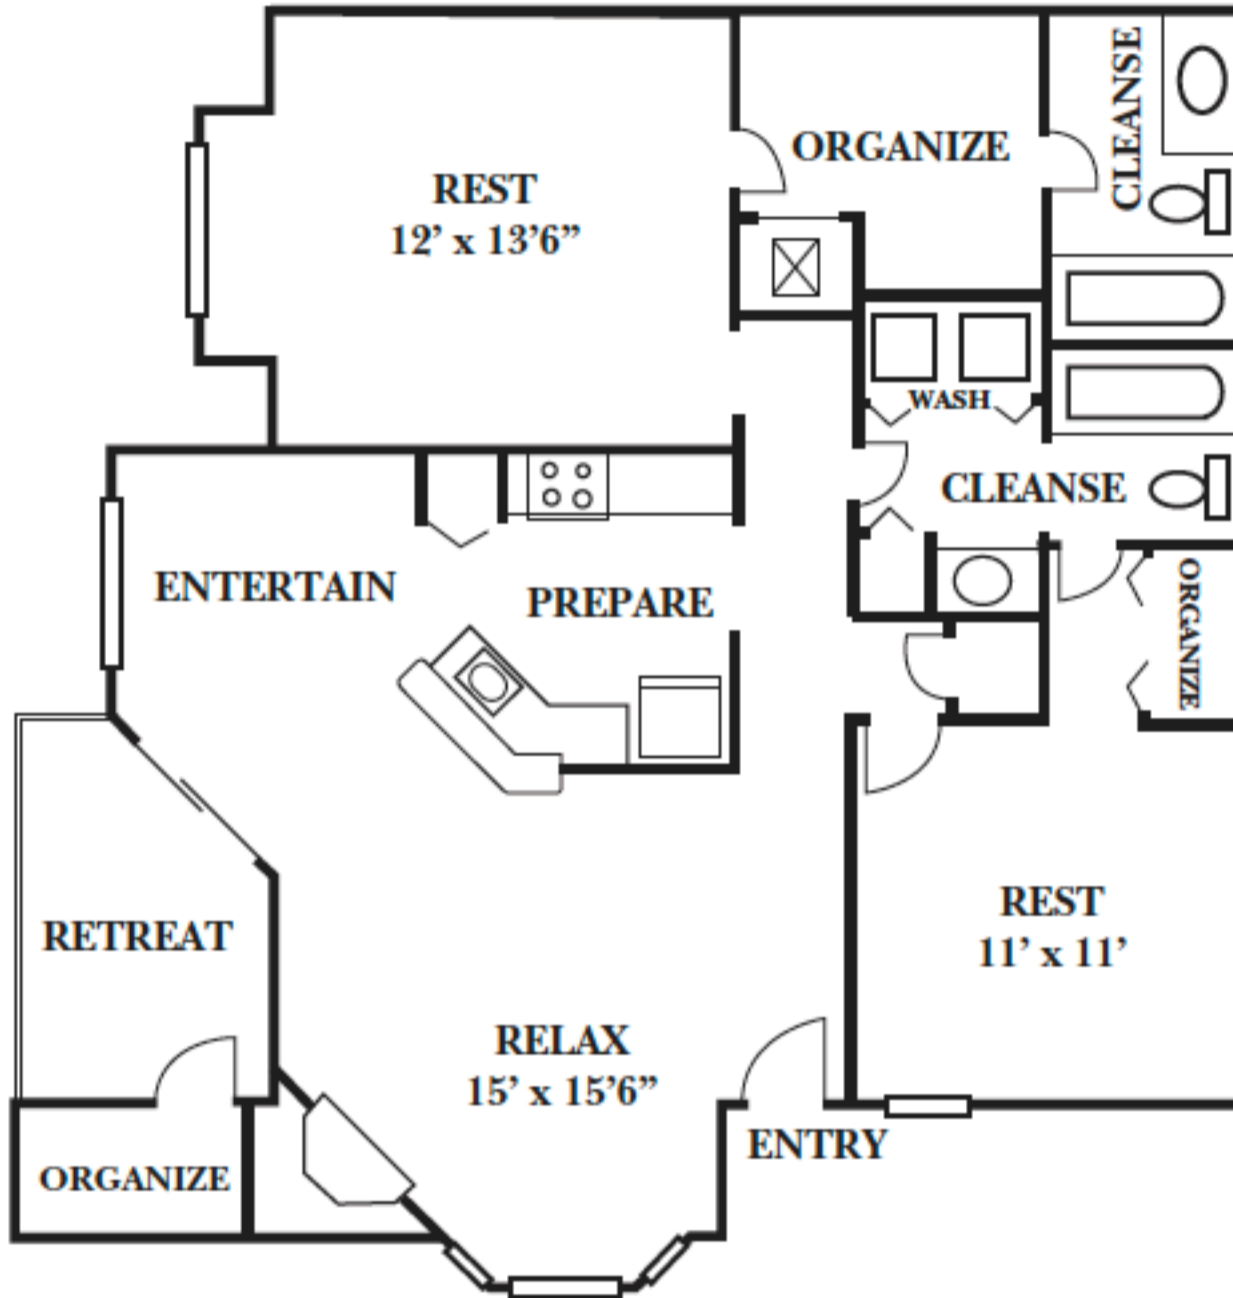

CENTURY

FOREST

Superior Apartment Homes

The Placid

Two Bedroom and Two Bathroom
1,163 Square Feet

Exact dimensions and features may vary

660 Halton Road • Greenville, SC 29607
Tel: 864-288-1781 Fax: 864-288-9729
centuryforest@firstcommunities.net