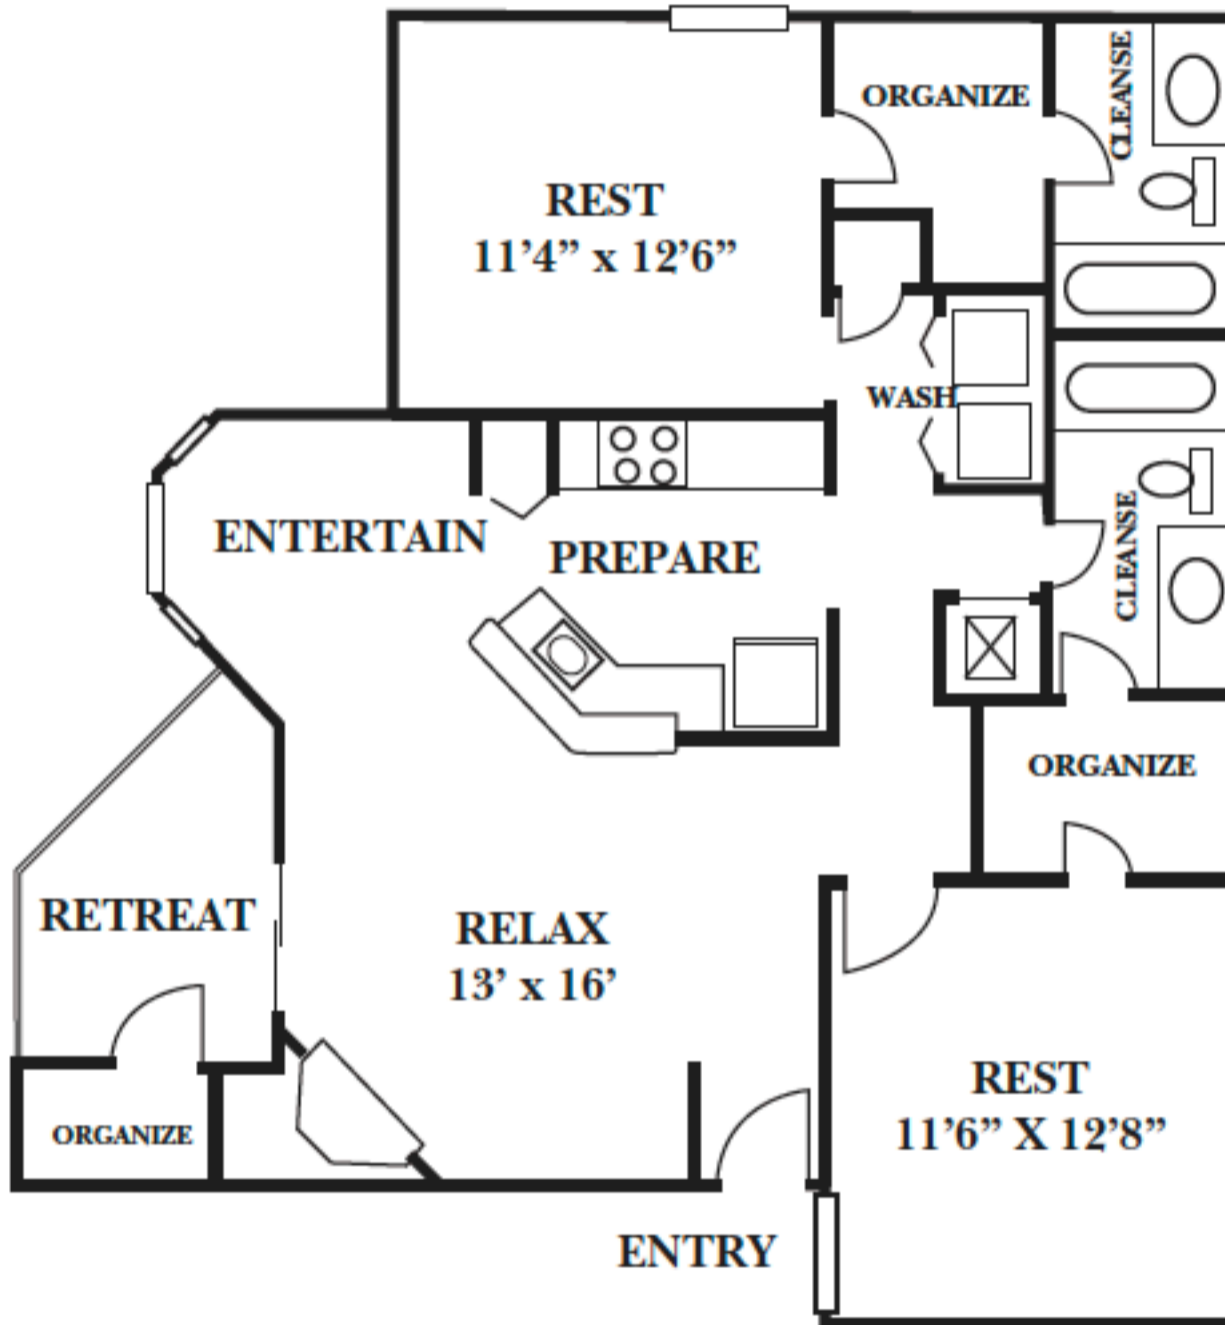

CENTURY
FOREST
Superior Apartment Homes

The Rome

Two Bedroom and Two Bathroom
1,139 Square Feet

Exact dimensions and features may vary

660 Halton Road • Greenville, SC 29607
Tel: 864-288-1781 Fax: 864-288-9729
centuryforest@firstcommunities.net