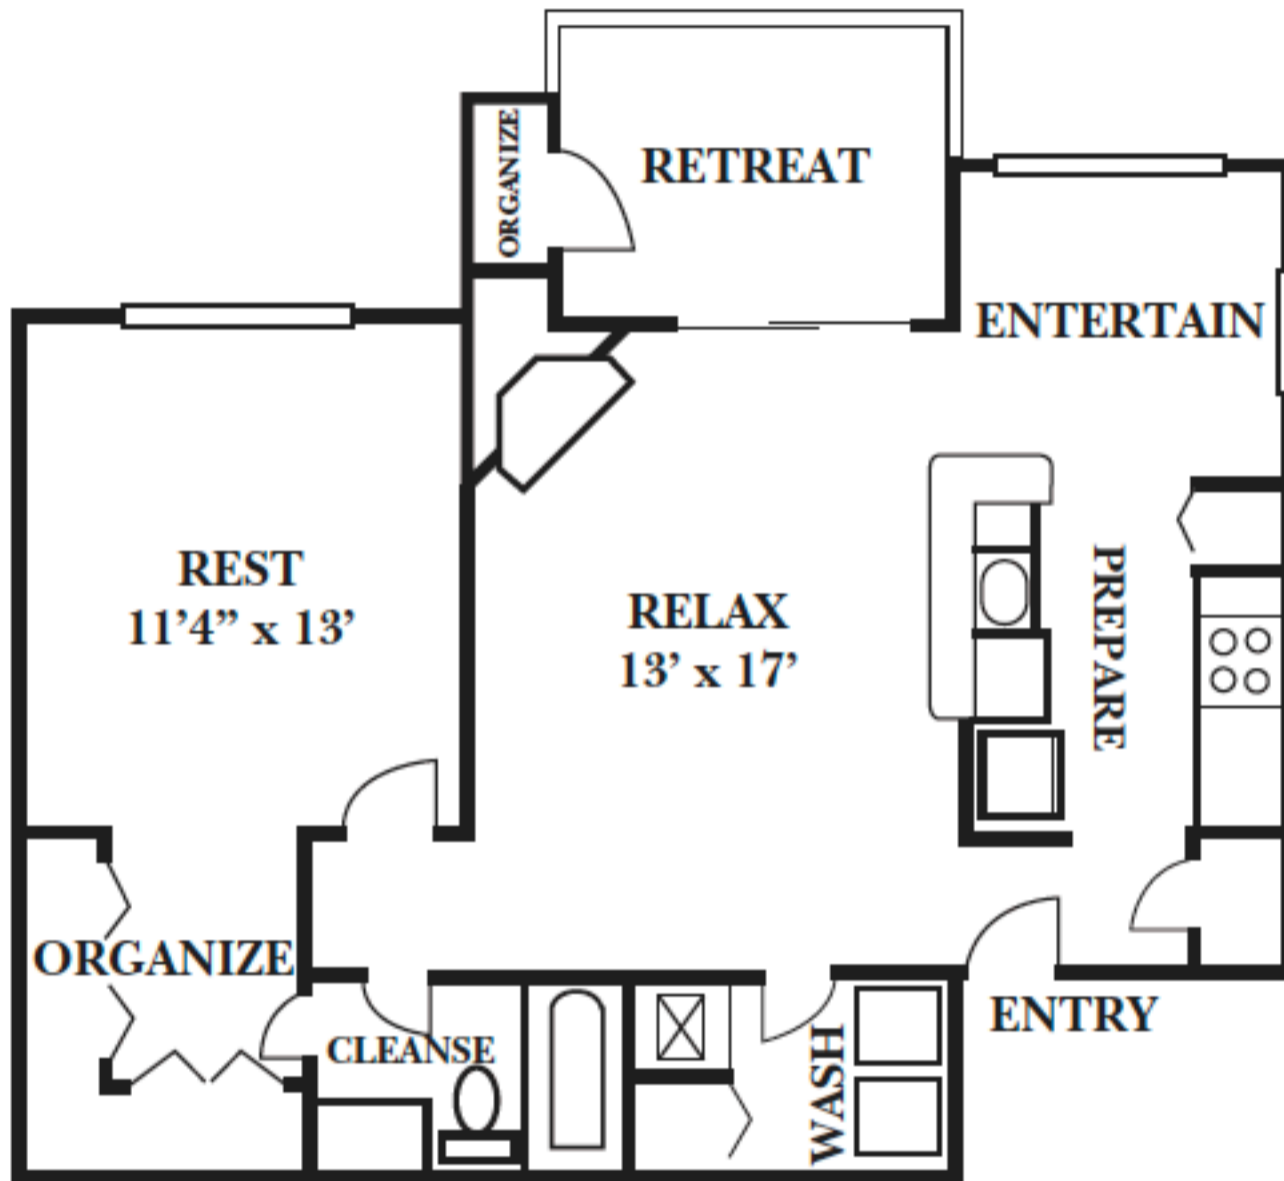

CENTURY
FOREST
Superior Apartment Homes

The Torino

One Bedroom and One Bathroom
854 Square Feet

Exact dimensions and features may vary

660 Halton Road • Greenville, SC 29607
Tel: 864-288-1781 Fax: 864-288-9729
centuryforest@firstcommunities.net