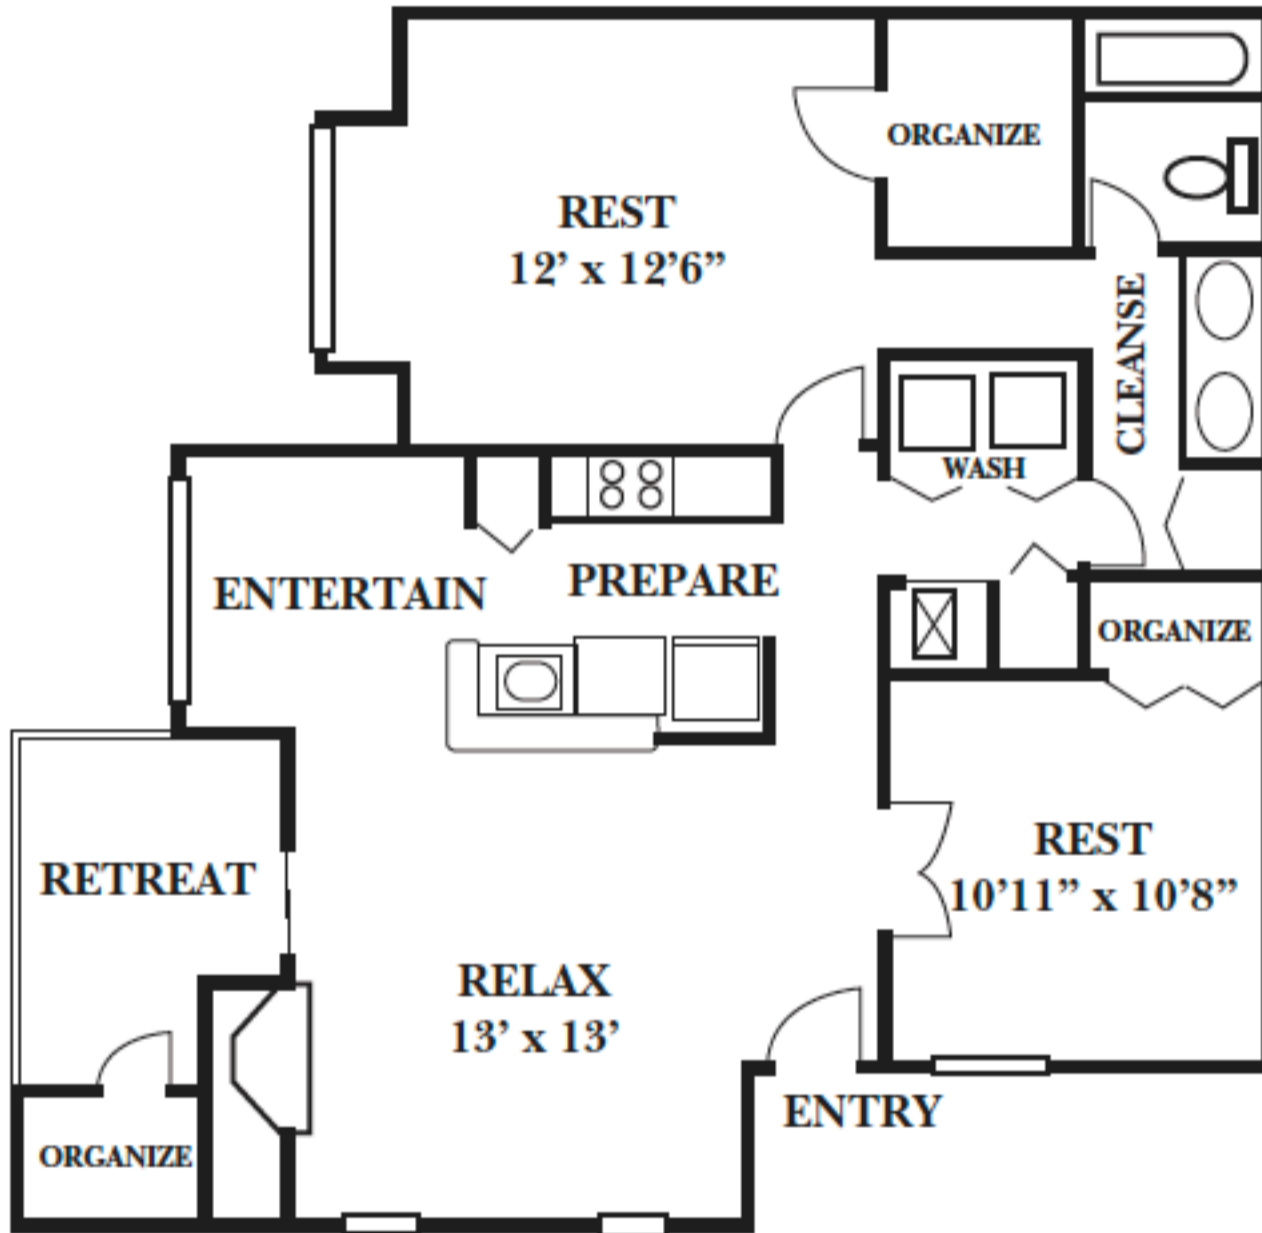

CENTURY
FOREST
Superior Apartment Homes

The Athens

Two Bedroom and One Bathroom
1,030 Square Feet

Exact dimensions and features may vary

660 Halton Road • Greenville, SC 29607
Tel: 864-288-1781 Fax: 864-288-9729
centuryforest@firstcommunities.net