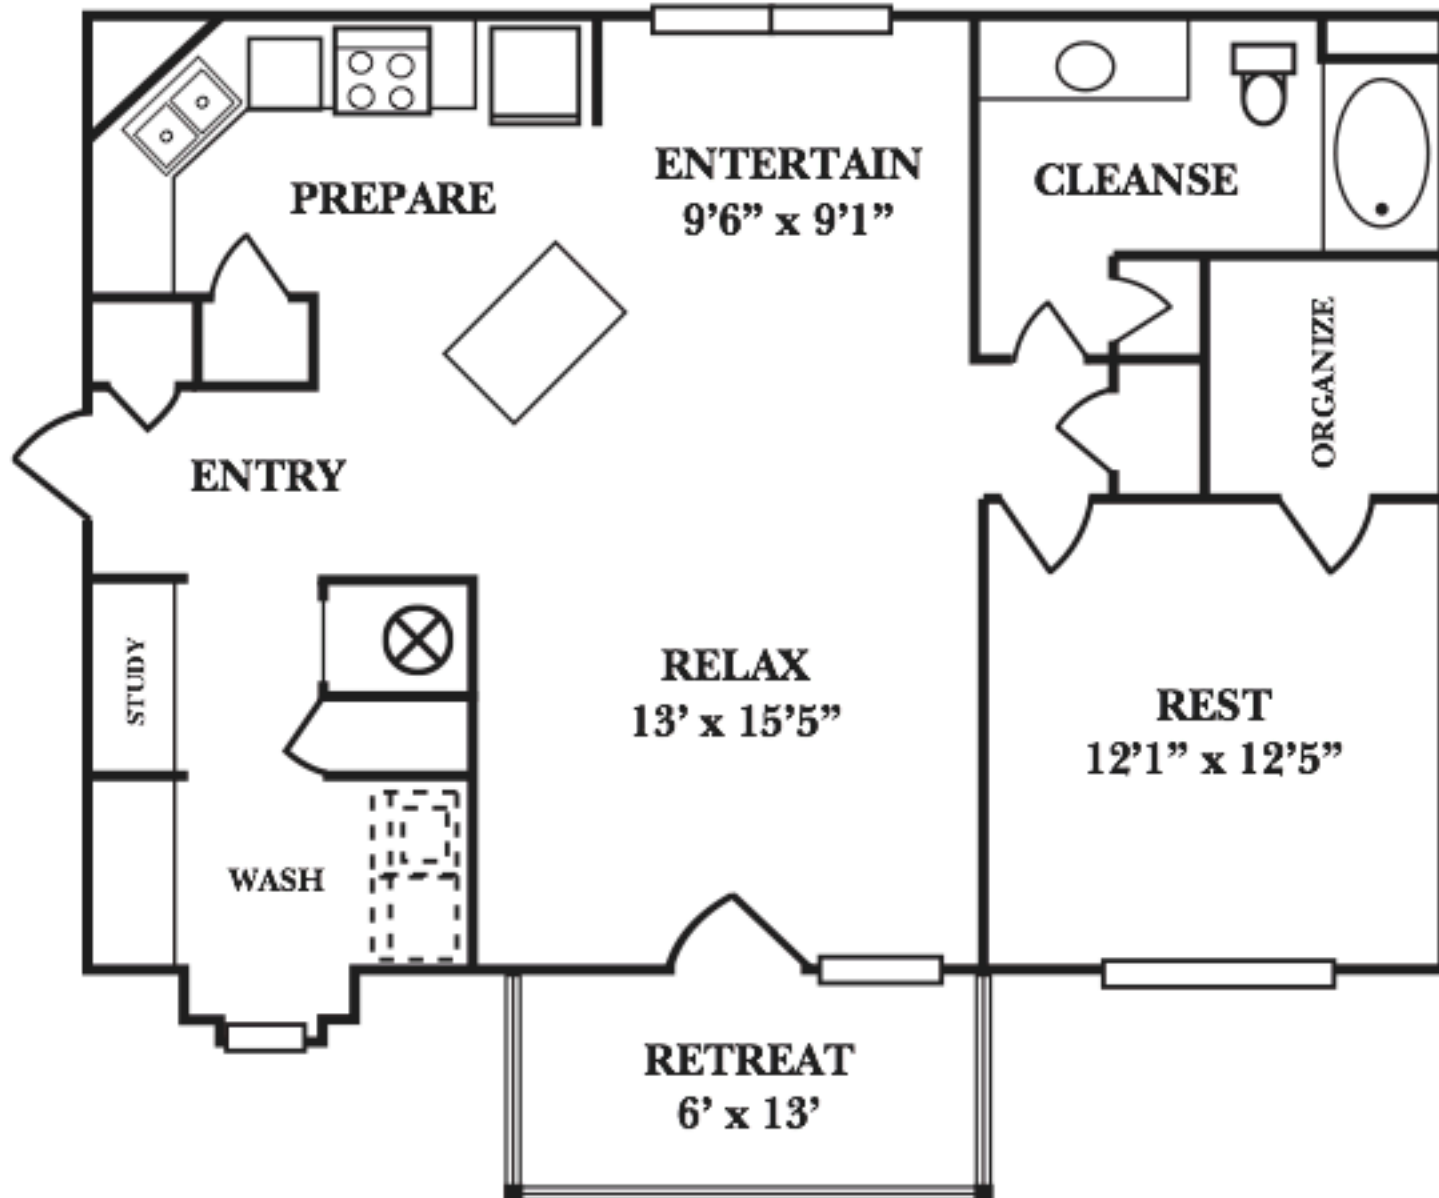

CENTURY

BARTRAM SPRINGS

Superior Apartment Homes

The Utah

One Bedroom and One Bathroom
1,021 Square Feet

Exact dimensions and features may vary

14951 Walden Springs Way • Jacksonville, FL 32258

Tel: 904-262-2303 Fax: 904-262-0981