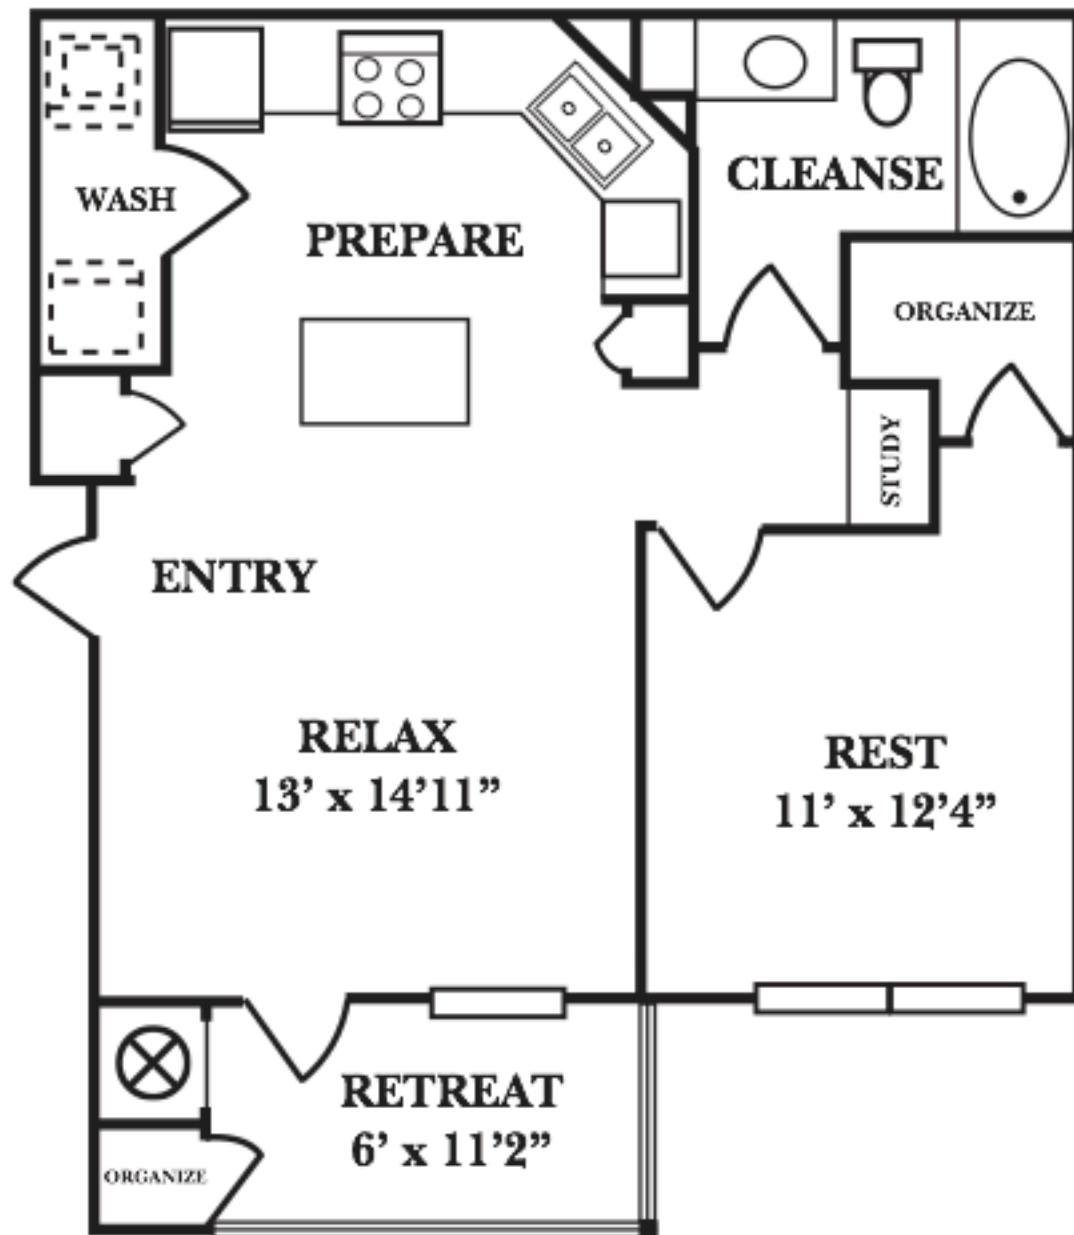

## *The Atlanta*

One Bedroom and One Bathroom  
726 Square Feet

Exact dimensions and features may vary

14951 Walden Springs Way • Jacksonville, FL 32258

Tel: 904-262-2303 Fax: 904-262-0981

centurybartramspring@firstcommunities.net