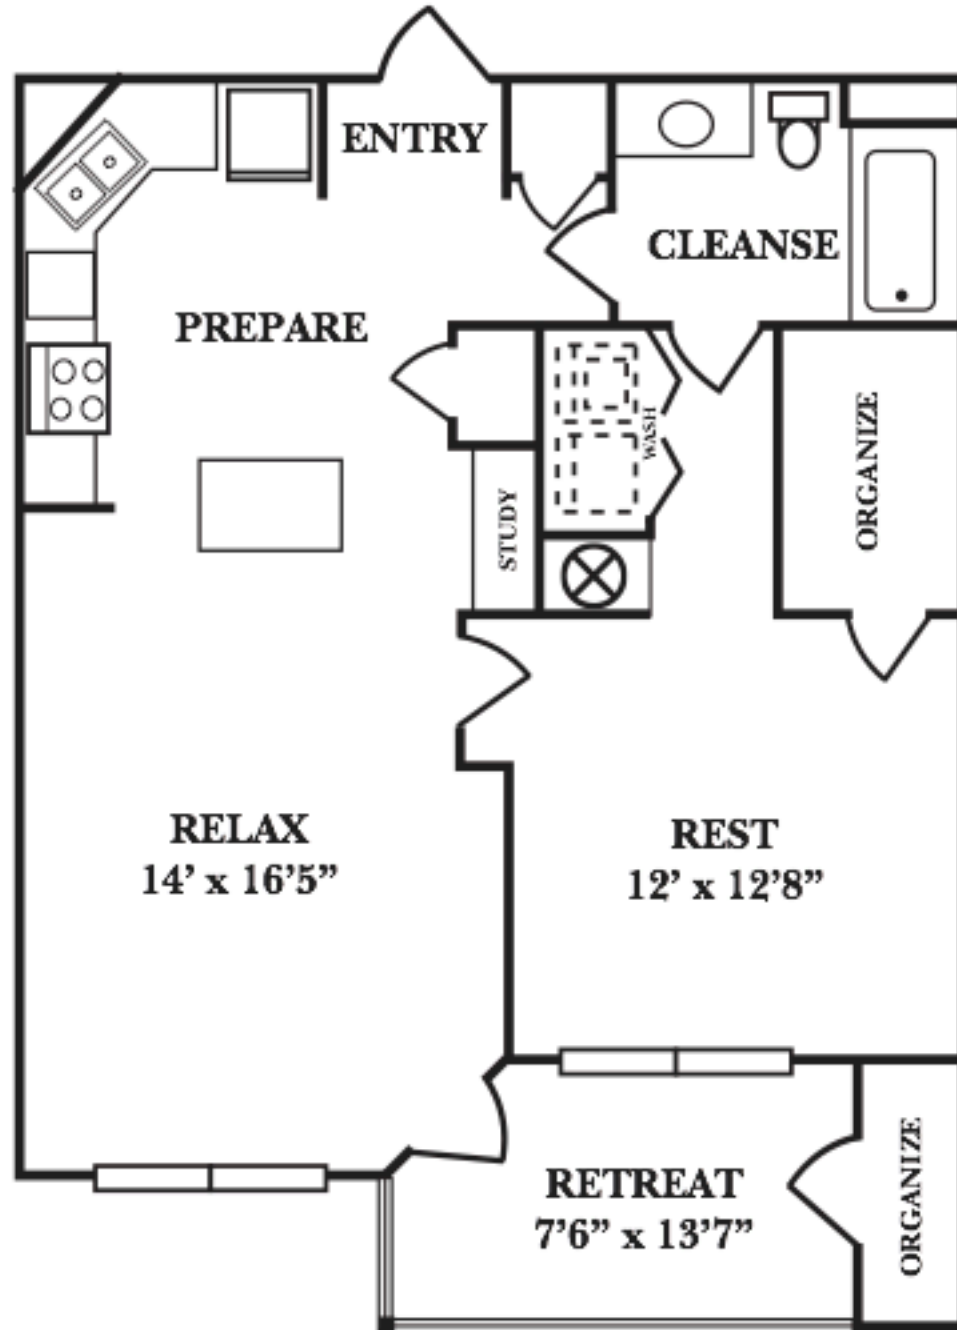

### *The Athens*

One Bedroom and One Bathroom  
912 Square Feet

Exact dimensions and features may vary

14951 Walden Springs Way • Jacksonville, FL 32258  
Tel: 904-262-2303 Fax: 904-262-0981  
centurybartramspring@firstcommunities.net  
www.centurybartram.com