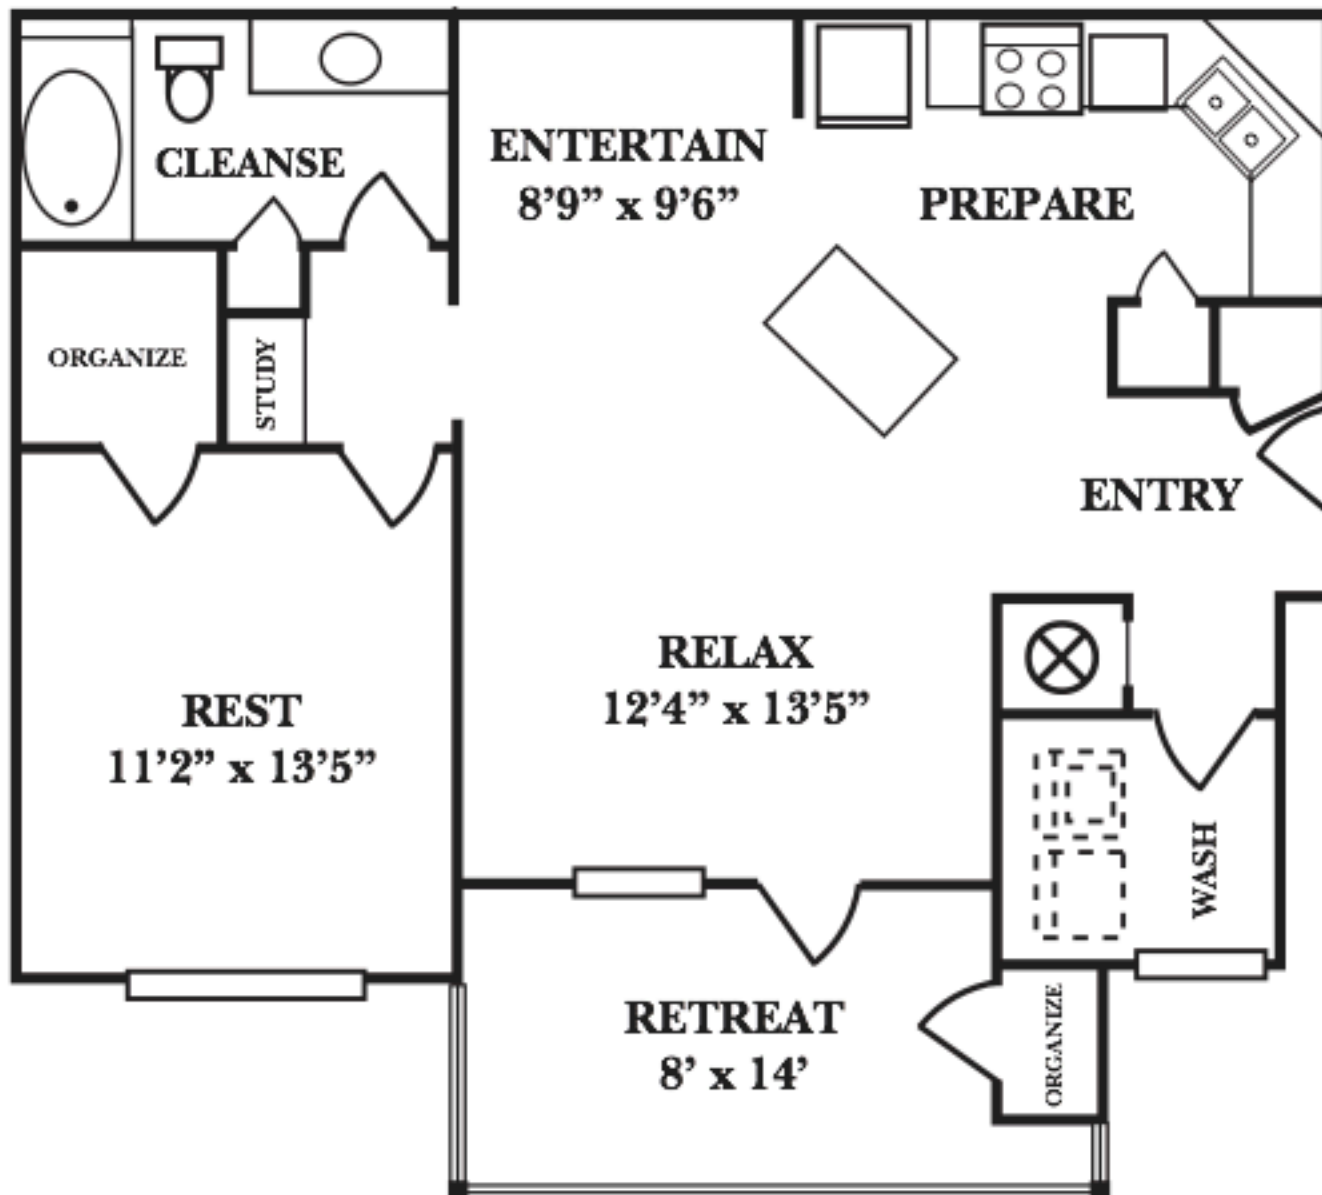

CENTURY

BARTRAM SPRINGS

Superior Apartment Homes

The Amsterdam

One Bedroom and One Bathroom
931 Square Feet

Exact dimensions and features may vary

14951 Walden Springs Way • Jacksonville, FL 32258
Tel: 904-262-2303 Fax: 904-262-0981
centurybartramspring@firstcommunities.net
www.centurybartram.com